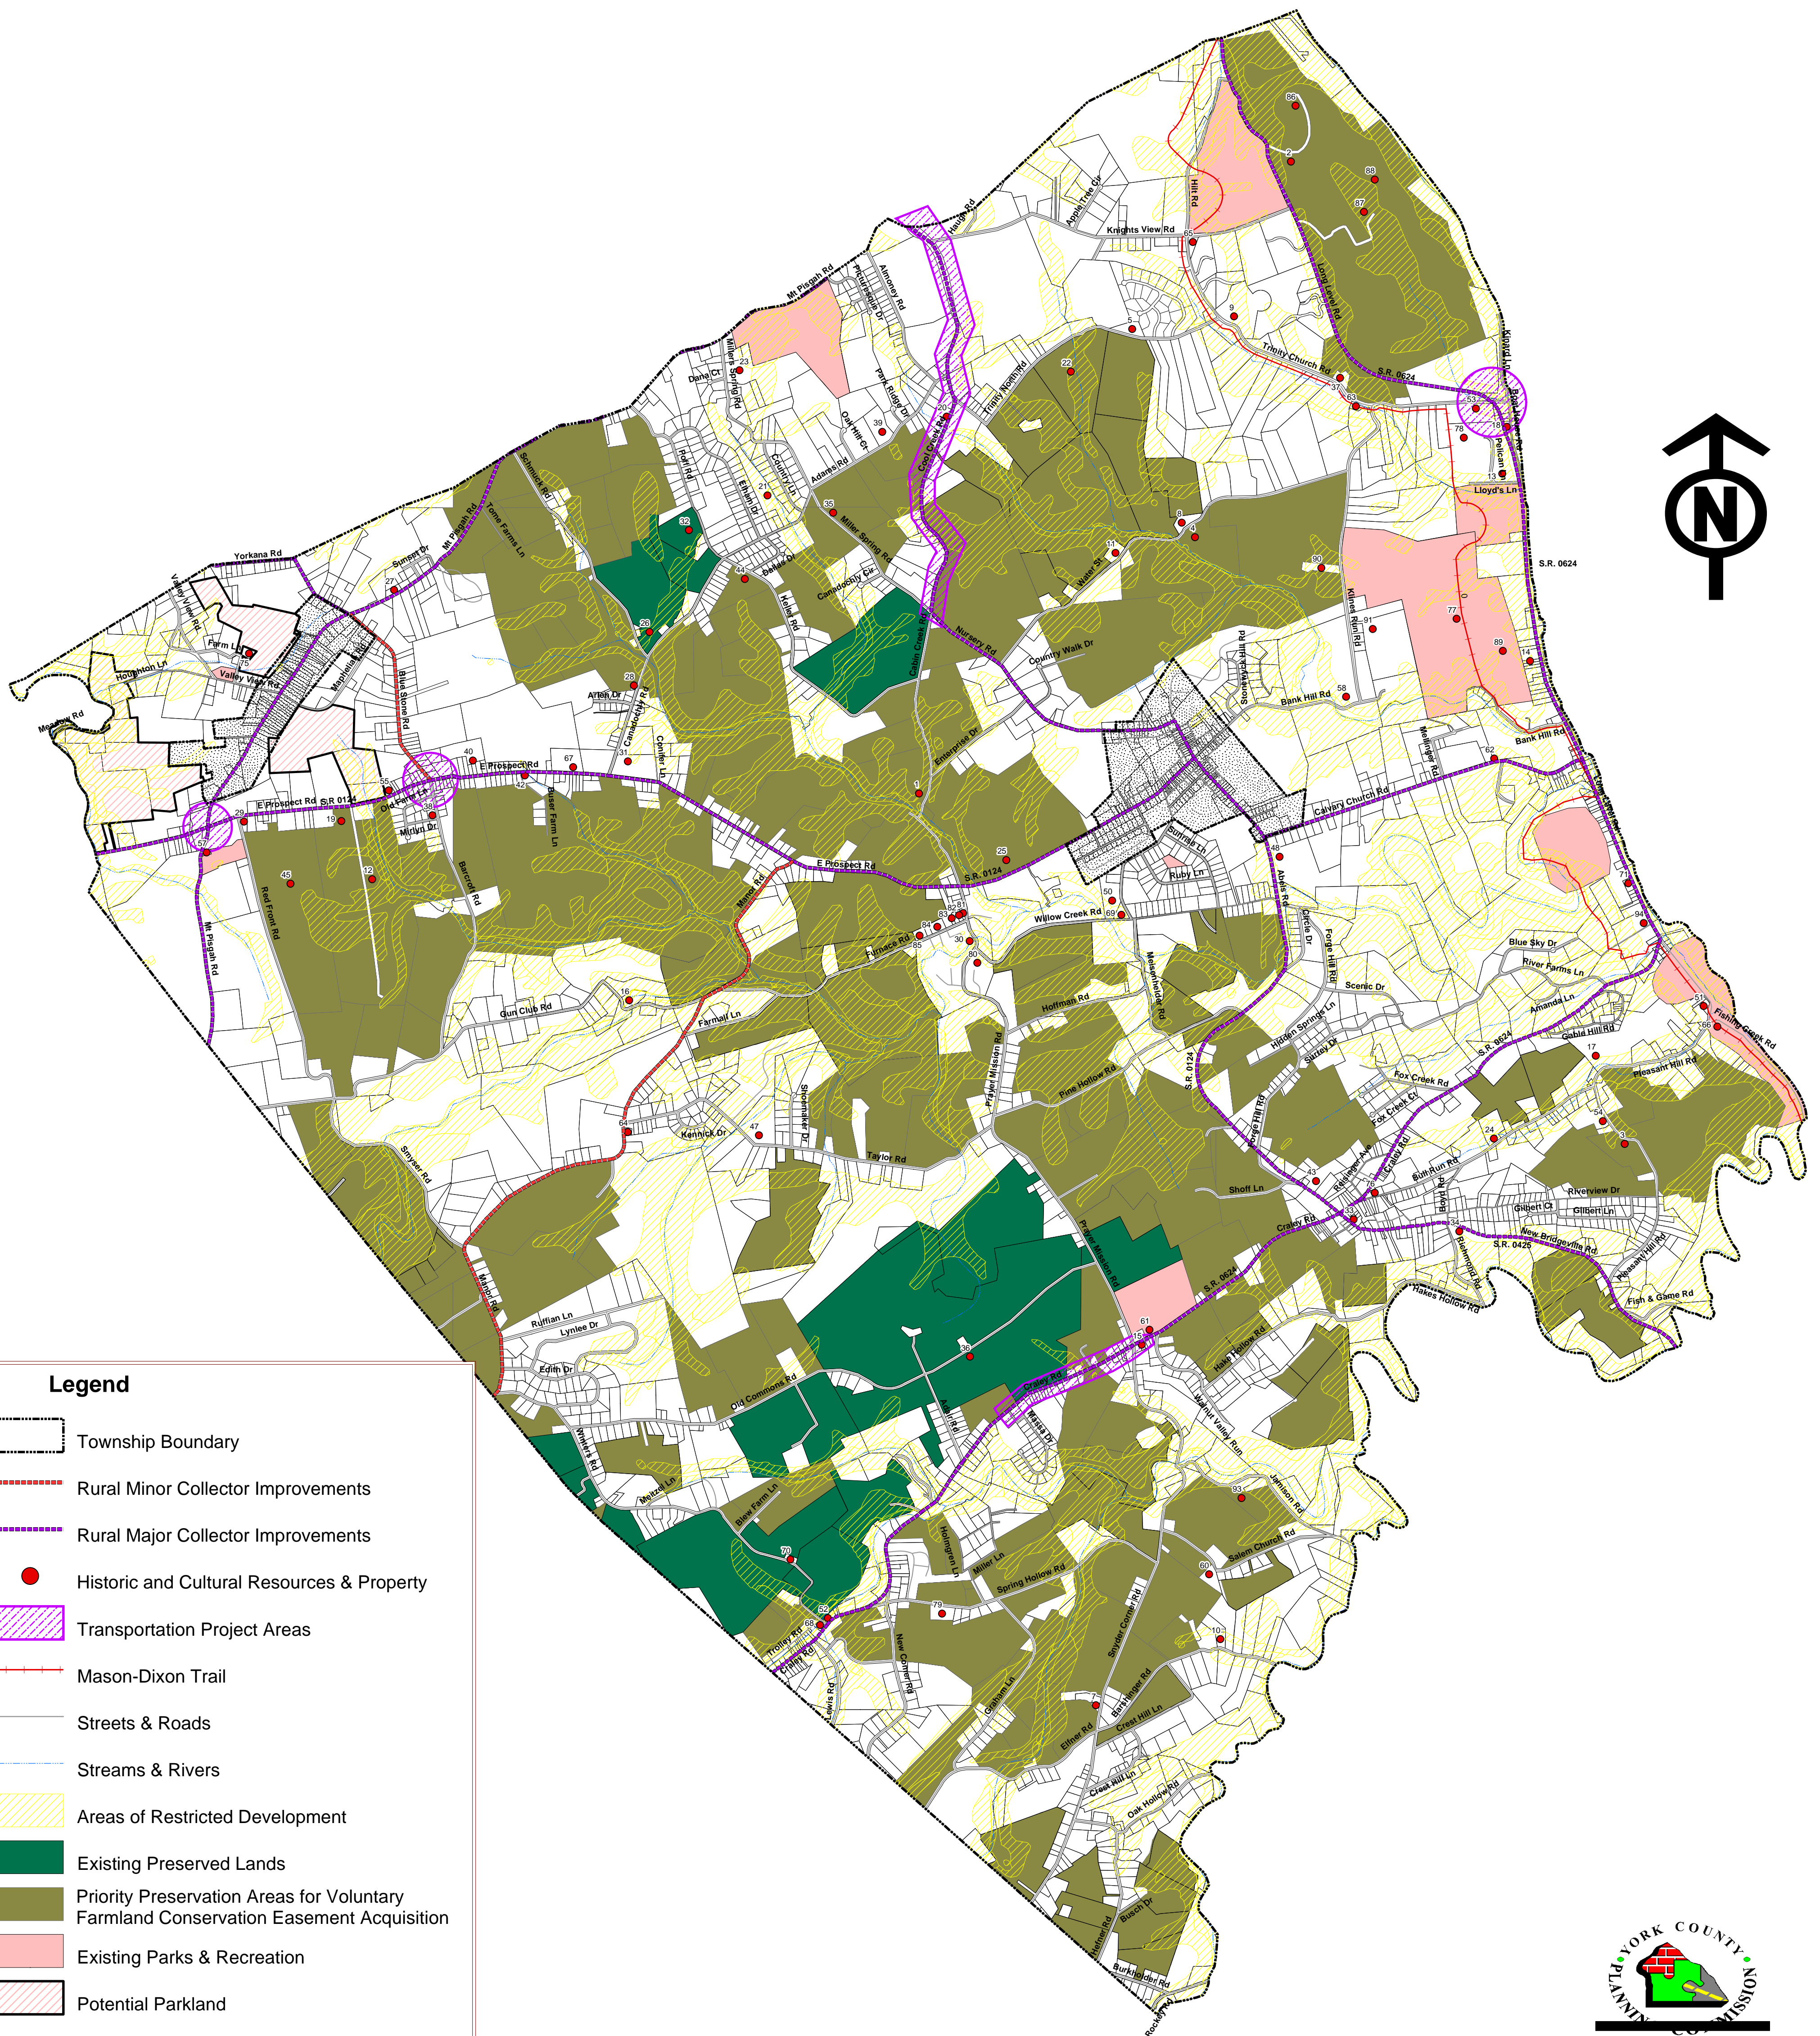

# LOWER WINDSOR TOWNSHIP

## York County, Pennsylvania

OFFICIAL MAP - May 7, 2003

(Revised July 22, 2003, August 26, 2003, September 30, 2003, August 25, 2011 and October 2012)

### Legend

- Township Boundary
- Rural Minor Collector Improvements
- Rural Major Collector Improvements
- Historic and Cultural Resources & Property
- Transportation Project Areas
- Mason-Dixon Trail
- Streets & Roads
- Streams & Rivers
- Areas of Restricted Development
- Existing Preserved Lands
- Priority Preservation Areas for Voluntary Farmland Conservation Easement Acquisition
- Existing Parks & Recreation
- Potential Parkland