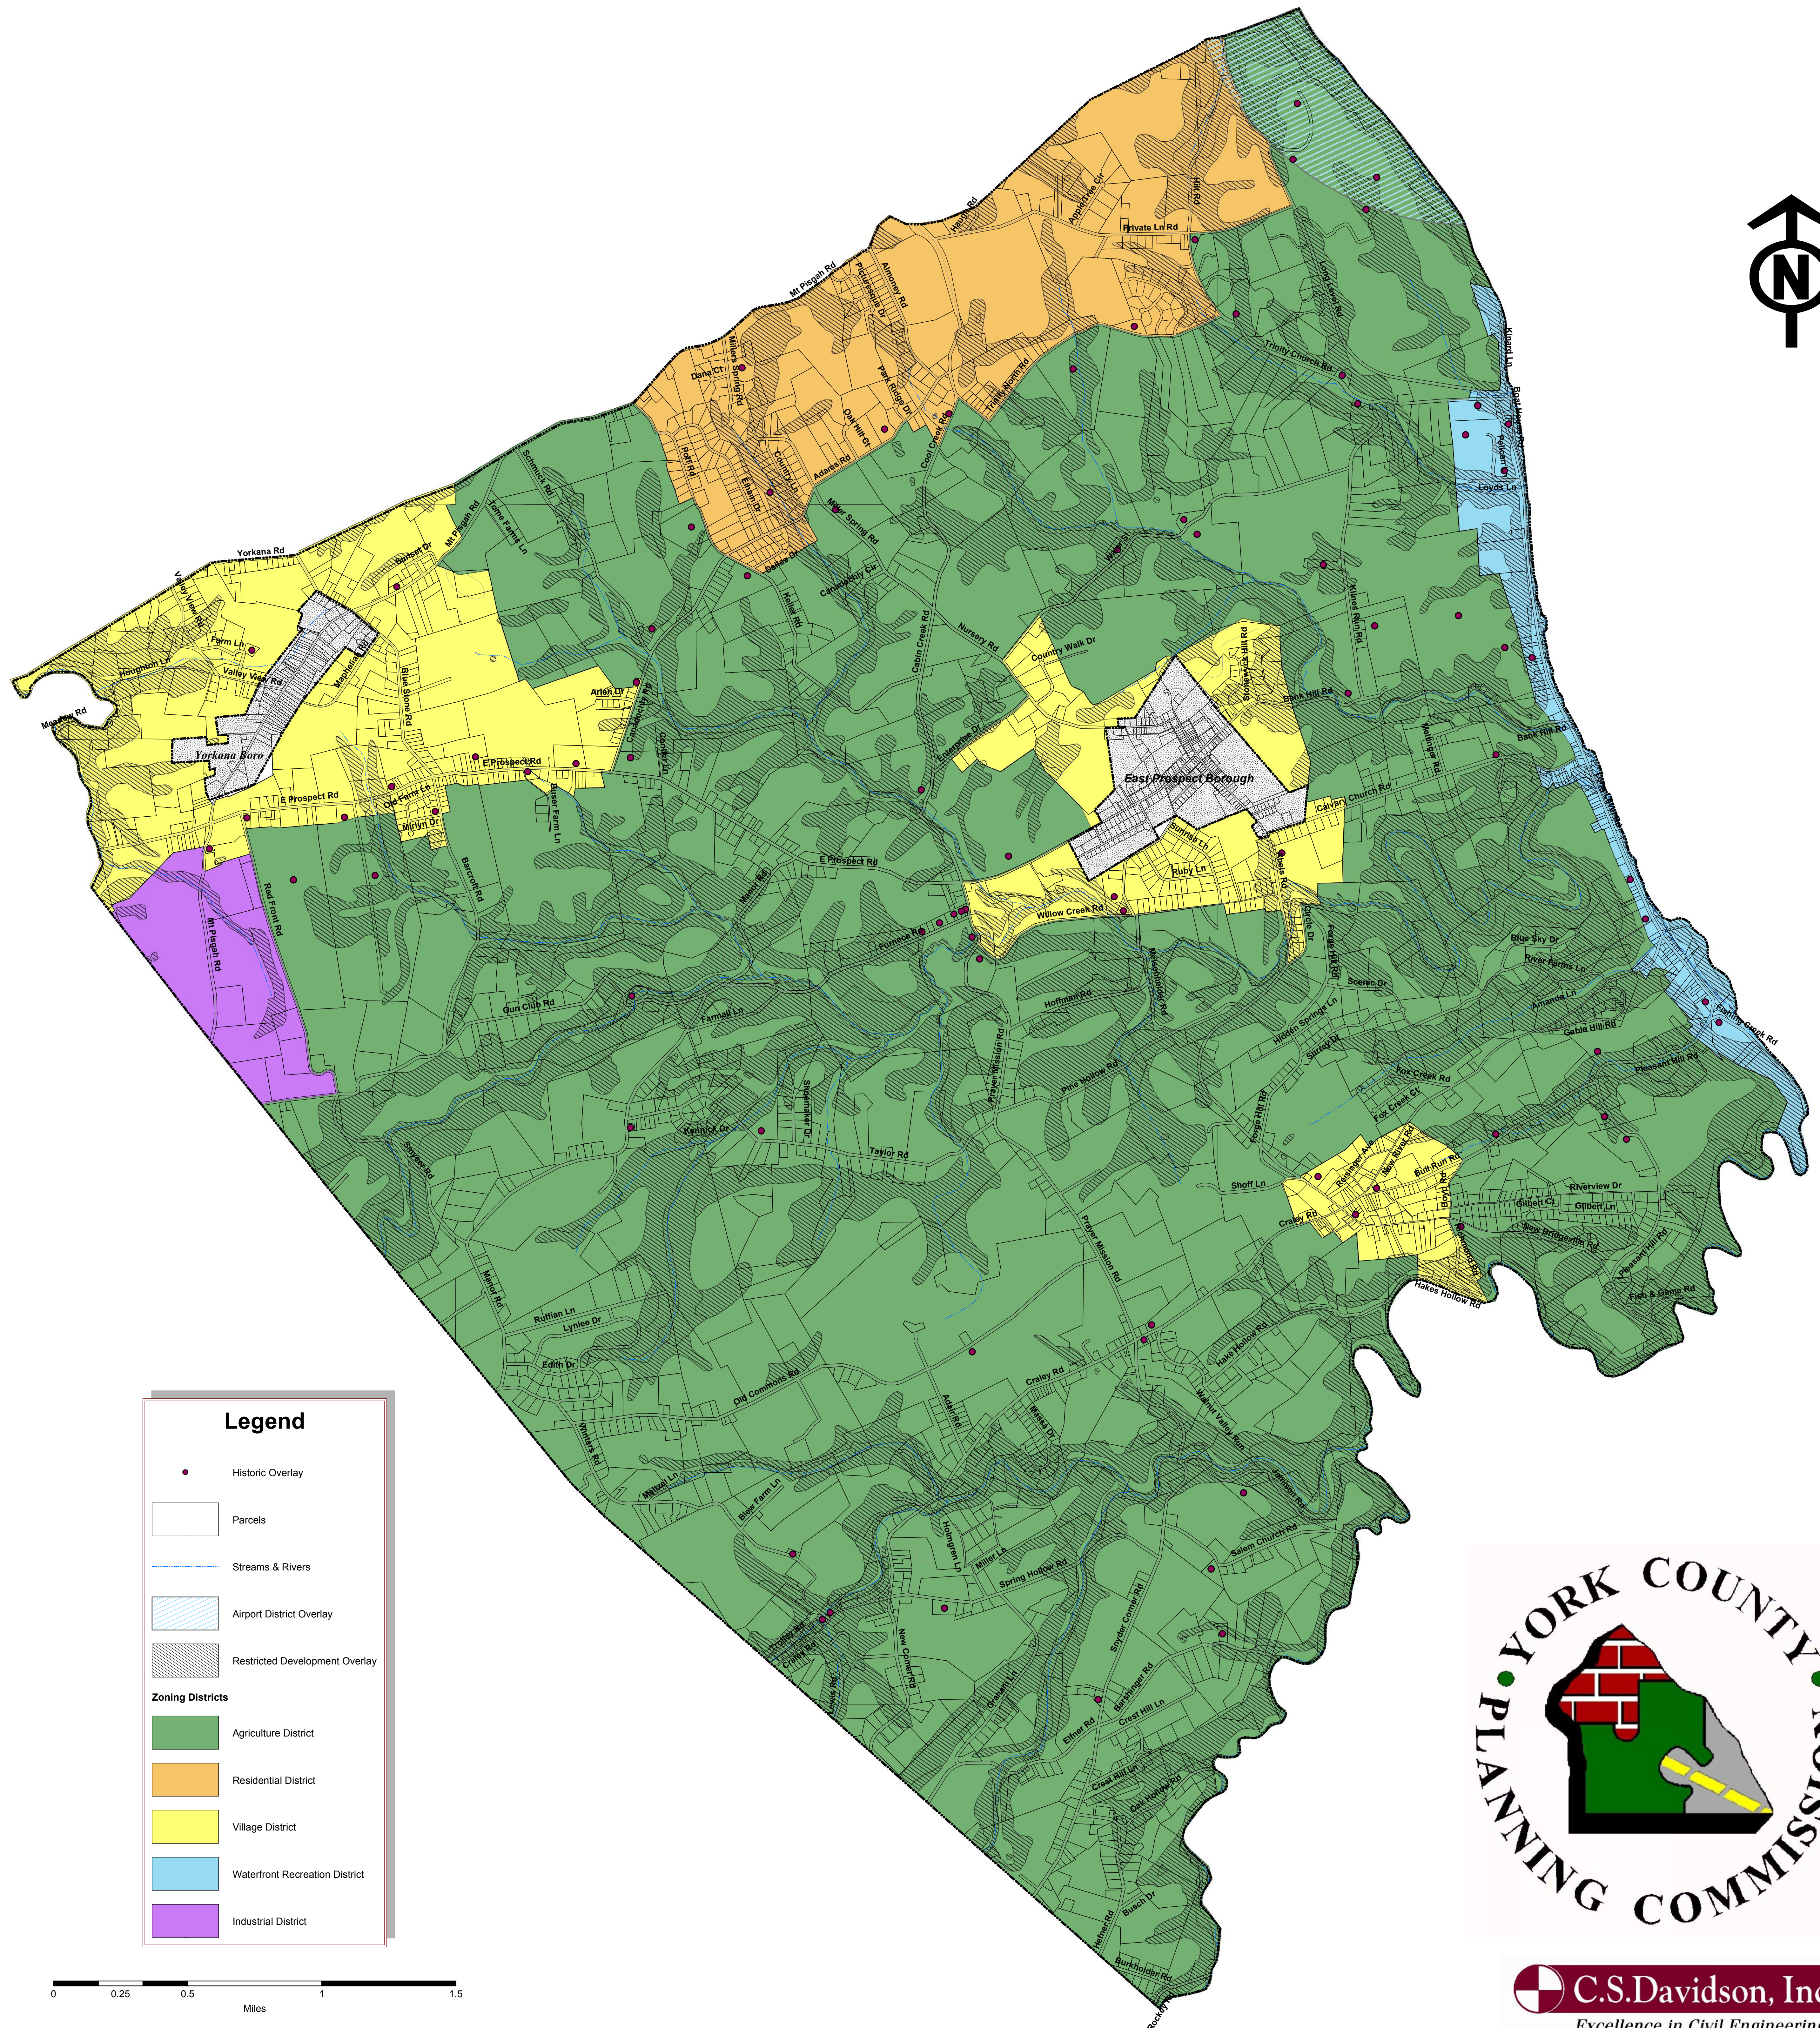

LOWER WINDSOR TOWNSHIP

York County, Pennsylvania

ZONING MAP (09/15/11)

Legend

- Historic Overlay
- ▭ Parcels
- Streams & Rivers
- ▨ Airport District Overlay
- ▨ Restricted Development Overlay
- Zoning Districts**
- ▭ Agriculture District
- ▭ Residential District
- ▭ Village District
- ▭ Waterfront Recreation District
- ▭ Industrial District

C.S. Davidson, Inc.
Excellence in Civil Engineering

Base Map-York County Planning Commission